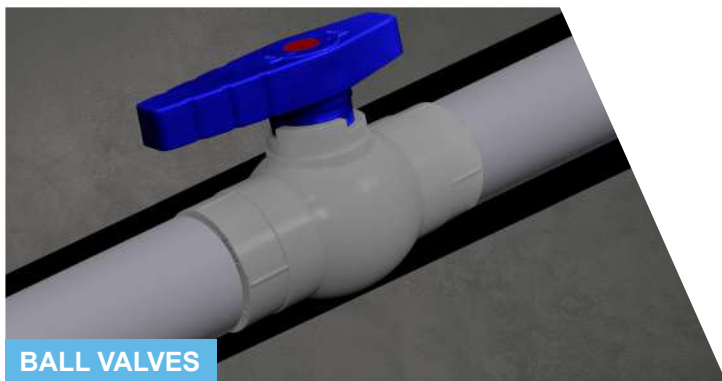

304

CODE	SIZE	MRP	PCS CTN
TTT1106	1.2 MTR	341	100

BALL VALVES

PVC BALL VALVE (PLAIN)

256

CODE	SIZE	MRP	PCS CTN
PBV0926	20MM	89	100
PBV0927	25MM	119	75
PBV0928	32MM	151	45
PBV0929	40MM	238	30
PBV0930	50MM	352	18
PBV0931	63MM	495	10