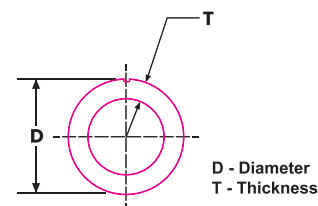

PN25 /SDR5 /S2 ★

48

CODE	SIZE / DxD	LENGTH / BUNDLE
EA401A	20x4.0mm	75
EA402A	25x5.0mm	50
EA403A	32x6.4mm	30
EA404A	40x8.0mm	15
EA405A	50x10.0mm	10
EA406A	63x12.6mm	7

Available Colours: GREEN BLUE BLACK WHITE RED

PPR+FRP - THERMOKING

PN12.5 /SDR11 /S5

49

CODE	SIZE / DxD	LENGTH / BUNDLE
EA005F	50x4.6mm	15
EA006F	63x5.8mm	7
EA007F	75x6.8mm	5
EA008F	90x8.2mm	5
EA009F	110x10.0mm	3
*EA010F	125x11.40mm	3
*EA011F	160x14.60mm	1
*EA012F	200x18.20mm	1
*EA013F	250x22.70mm	1
*EA014F	315x28.60mm	1

PN16 /SDR9 /S4

50

CODE	SIZE / DxD	LENGTH / BUNDLE
EA103F	32x3.6mm	30
EA104F	40x4.5mm	15
EA105F	50x5.6mm	10
EA106F	63x7.1mm	7
EA107F	75x8.4mm	5
EA108F	90x10.1mm	5
EA109F	110x12.3mm	3
EA110F	125x14mm	2
EA111F	160x17.9mm	1

PN20 /SDR7.4 /S3.2

51

CODE	SIZE / DxD	LENGTH / BUNDLE
EA203F	32x4.4mm	30
EA204F	40x5.5mm	15
EA205F	50x6.9mm	10
EA206F	63x8.6mm	7
EA207F	75x10.3mm	5
EA208F	90x12.3mm	5
EA209F	110x15.1mm	3
*EA210F	125x16.90mm	2
*EA211F	160x21.9mm	1

PN12.5 /SDR14 /S6.5

52

CODE	SIZE / DxD	LENGTH / BUNDLE
EA511F	160x11.5mm	1

PN08 /SDR17.5 /S8.25

53

CODE	SIZE / DxD	LENGTH / BUNDLE
EA612F	200x11.4mm	1
EA613F	250x14.2mm	1
EA614F	315x18mm	1

Available Colours: GREEN BLUE BLACK WHITE RED

Ø125mm PPR PIPES & ALL FITTINGS AVAILABLE

★ Special request only
Specification: size(mm) X wall thickness(mm)